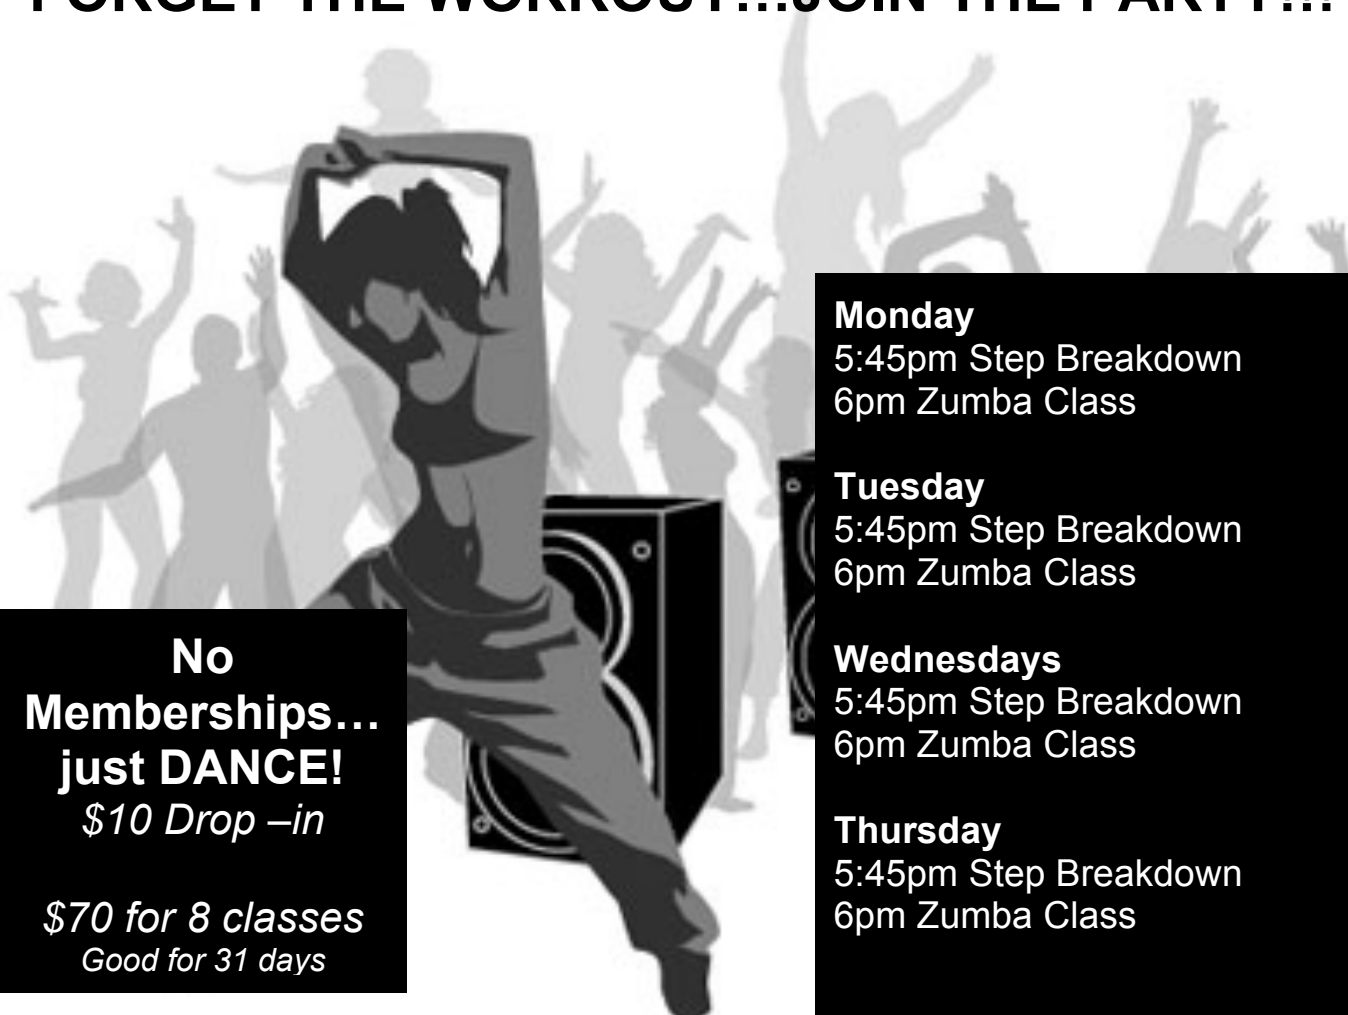

FORGET THE WORKOUT...JOIN THE PARTY!!!

**No
Memberships...
just DANCE!**

\$10 Drop -in

*\$70 for 8 classes
Good for 31 days*

Monday

5:45pm Step Breakdown
6pm Zumba Class

Tuesday

5:45pm Step Breakdown
6pm Zumba Class

Wednesdays

5:45pm Step Breakdown
6pm Zumba Class

Thursday

5:45pm Step Breakdown
6pm Zumba Class

**Alexia's Belly Dance
& Beyond**

Avalon Way & Quakerbridge Road
(Next to Dunkin' Donuts)
Lawrence Township, NJ
(609) 342-7383
www.drumdancecenter.com